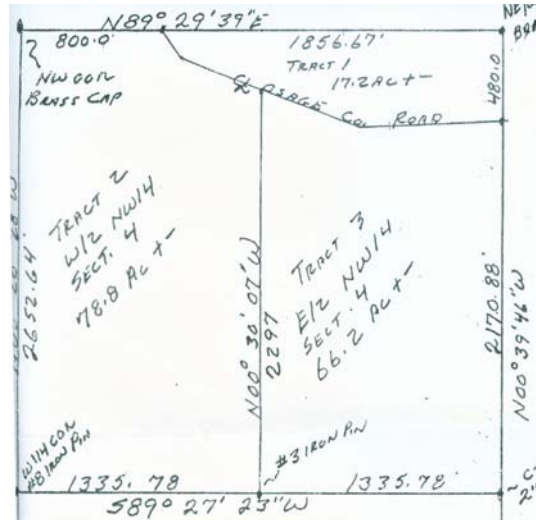

# 17.2ac M/L Bullcreek on Skiatook Lake Skiatook, OK

**\$42,500**

**Tract 1**

**Heavily Wooded 17.2 acre tract**

**Gorgeous Setting for your New Home**

**Renaissance, Realtors**

**918-396-3968**

For More Information Contact Kendra Jones